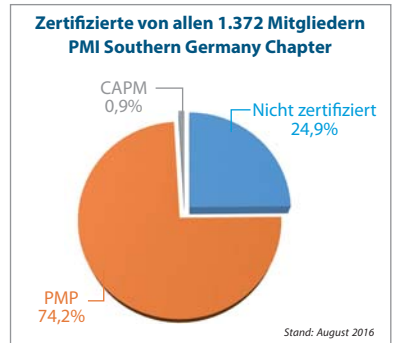

Das PMI Southern Germany Chapter bietet PMI-Mitgliedern und anderen Interessenten aus der Region die Möglichkeit, sich zu treffen und auszutauschen, sowie mehr über Projektmanagement, PMI, den Zertifizierungsprozess zum Project Management Professional (PMP®) und weiteren Zertifizierungen zu erfahren.

Wichtigste Branchen unserer Mitglieder: Elektronik, IT, Organisationsentwicklung, Automotive und Zulieferer, Bildung, Luft- und Raumfahrt, Versicherungen, Dienstleistung, Infrastruktur, Maschinen- und Anlagenbau, Consulting, öffentlicher Sektor, ...

Unsere Sponsoren: