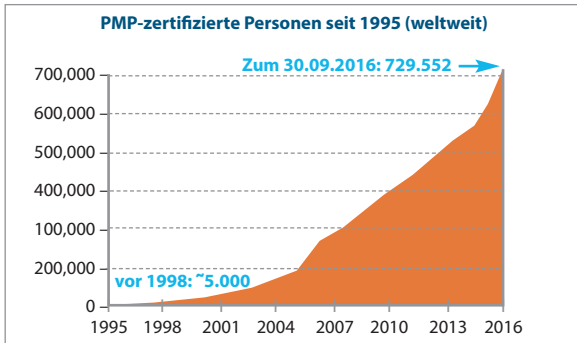

Das PMI Southern Germany Chapter bietet PMI-Mitgliedern und anderen Interessenten aus der Region die Möglichkeit, sich zu treffen und auszutauschen, sowie mehr über Projektmanagement, PMI, den Zertifizierungsprozess zum Project Management Professional (PMP®) und weiteren Zertifizierungen zu erfahren.

Wichtigste Branchen unserer Mitglieder: Elektronik, IT, Organisationsentwicklung, Automotive und Zulieferer, Bildung, Luft- und Raumfahrt, Versicherungen, Dienstleistung, Infrastruktur, Maschinen- und Anlagenbau, Consulting, öffentlicher Sektor, ...

Unsere Sponsoren: